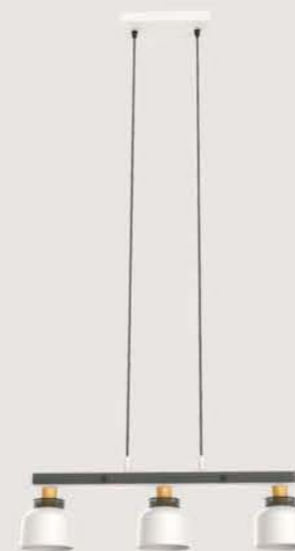

KP11401-3A
Pendent Lamp
Power: LED6W*3
Lamp size:L530*W100*H1150mm
Package size: 550*240*180mm
(40HQ:2861 PCS)