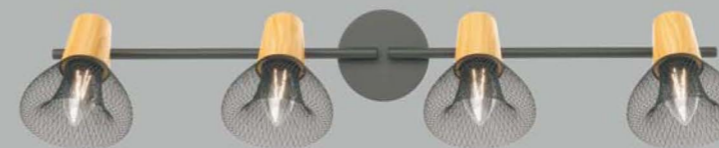

KW11372-4

Wall Lamp
Power: LED6W*4
Lamp size: L710*W200*H155mm
Package size: 500*250*120mm
(40HQ:4533 PCS)