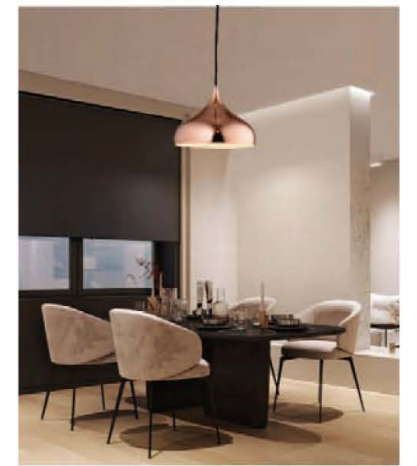

## HUAYI LIGHTING

Material: Iron  
Color: Rose gold

**HKP31447-1**  
E27 Pendent Lamp

Power: 1xE27x60W  
Lamp size: D300xH1000mm

**HKP31449-1**  
E27 Pendent Lamp

Power: 1xE27x60W  
Lamp size: D220xH1000mm