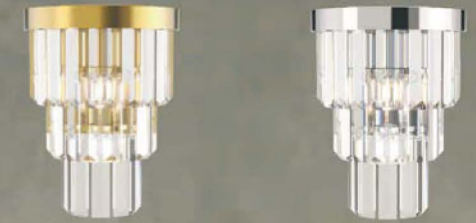

KW1314-1A / KW1314-1B

Wall Lamp

Power: E14*1*60W
Lamp size: L190*W120*H257mm
Package size:400*200*230mm
(40HQ:3696 PCS)