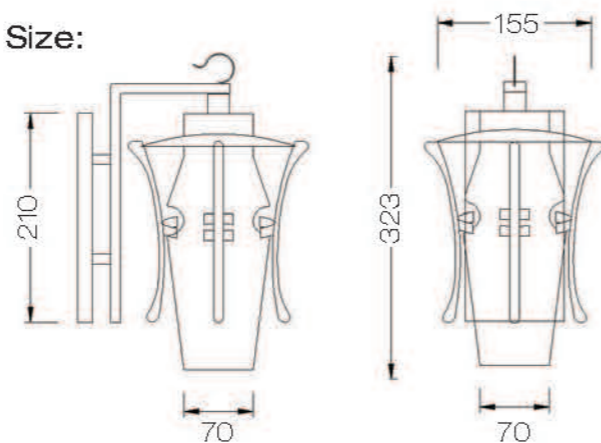

**Power:** E26 or E27 1x60W (Max)

**Voltage:** 110V~240V AC

**Material:** Iron+Glass

**Color:** Dumb black

**IP Rated:** IP40

**Notice:** Does not include light source

**Size:**

W6¼"xE6¼"xH8¼"