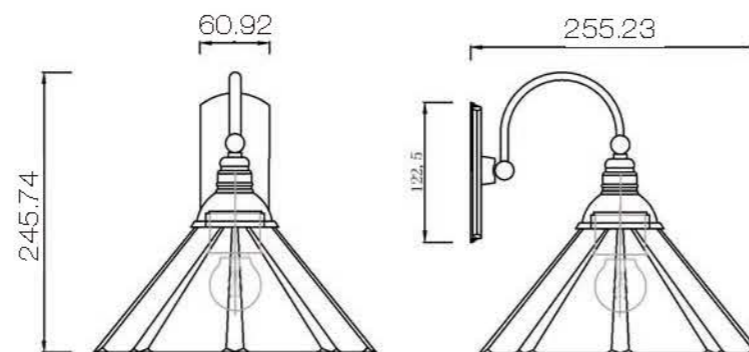

**Size:**

W10"xE10"xH9¾"  
W255xE255xH245mm

**Item No.:** HYJC00167  
**CCT:** 3000K (Warm white)  
**Power:** E26 or E27 1x60W (Max)  
**Voltage:** 110V~240V AC  
**Material:** Iron+Glass  
**Color:** Dumb black  
**IP Rated:** IP40  
**Notice:** Does not include light source