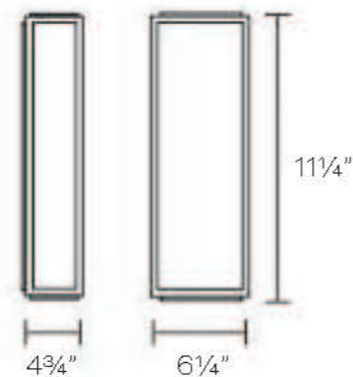

Power: E26 or E27 1x60W (Max)

Voltage: 110V~240V AC

Material: Iron+Glass

Color: Dumb black

IP Rated: IP54

Notice: Does not include light source

Size:

W6 1/4" x E4 3/4" x H11 1/4"