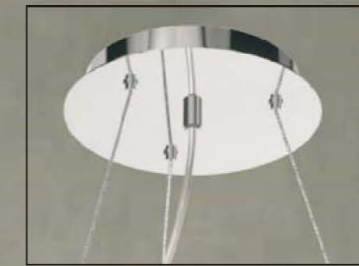

HUAYI LIGHTING

HUAYI LIGHTING

Material: Iron+Crystal
Color: Chrome