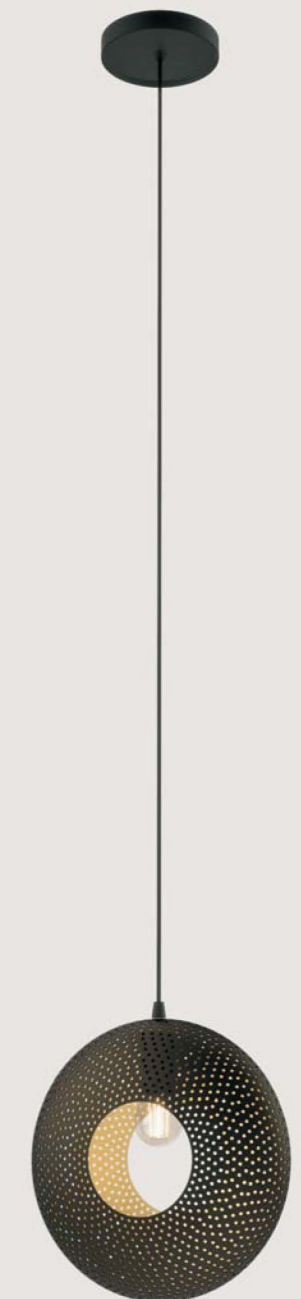

HUAYI LIGHTING

HUAYI LIGHTING

Material: Iron
Color: Black+Gold

KT11385-1

Table Lamp
Power: LED6W*1
Lamp size: L250*W90*H280mm
Package size:290*260*110mm
(40HQ:8198 PCS)

KP11385-1

Pendent Lamp
Power: LED6W*1
Lamp size: L250*W90*H1235mm
Package size:260*260*110mm
(40HQ:9144 PCS)