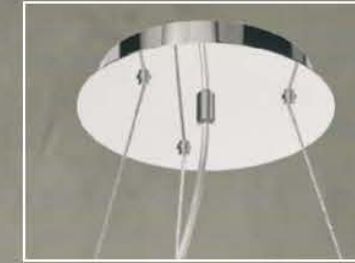

HUAYI LIGHTING

HUAYI LIGHTING

Material: Iron+Crystal
Color: Chrome