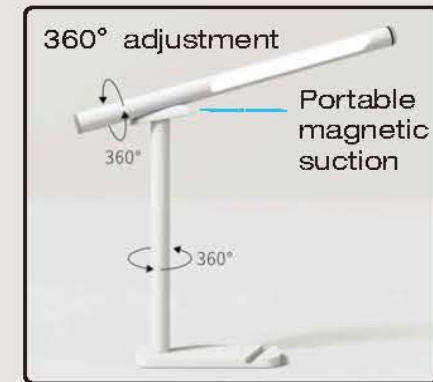

HUAYI LIGHTING

Touch to adjust the color temperature