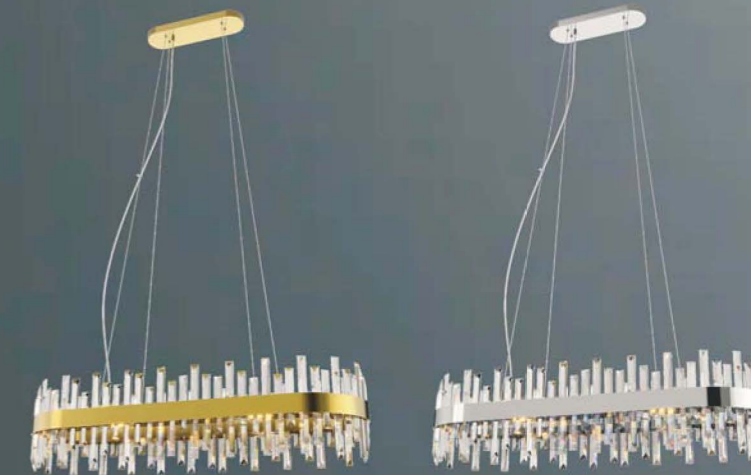

KP11321-12A / KP11321-12B

Pendent Lamp

Power: E14*12*60W
Lamp size: L1000*W350*H1500mm
Package size: 1080*430*230mm
(40HQ: 636 PCS)