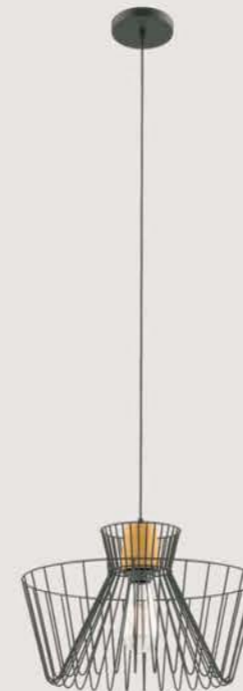

KP11373-1B

Pendent Lamp
Power: LED6W*1
Lamp size:D400*H1260mm
Package size:410*410*270mm
(40HQ:1498 PCS)