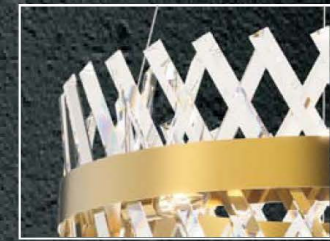

HUAYI LIGHTING

Material: Iron+Crystal
Color: Gold / Chrome