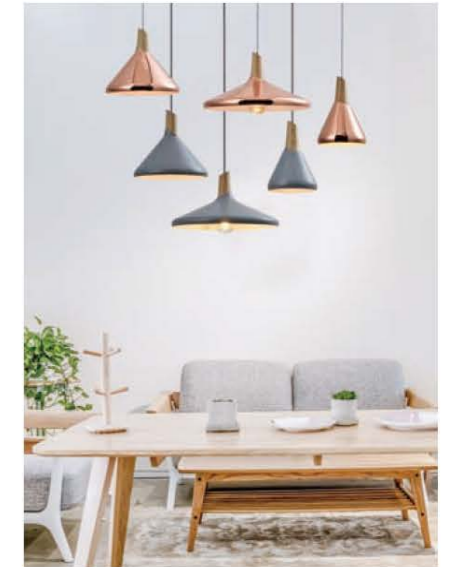

### KP31695-1A(Rose gold)(E27)

E27 Pendant Lamp

Power: 1xE27x60W  
Lamp size: D380xH1500mm  
Color:

 Rose gold+Wood color plated