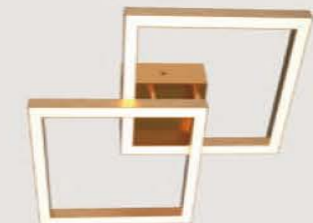

KC11220-2

LED Ceiling Lamp

Power: 30W

Lamp size: L340xW340xH80mm