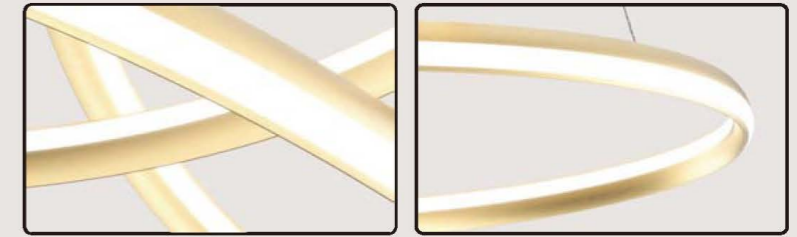

**KP11325-3A-L/KP11325-3B-L**

Pendent Lamp

Power: 30W+40W+20W  
Lamp size: D650\*H1300mm  
Package size:730\*730\*200mm  
(40HQ:638 PCS)

HUAYI  
LIGHTING

HUAYI LIGHTING

Material: iron+aluminum+silicone  
Color: Gold+Chrome