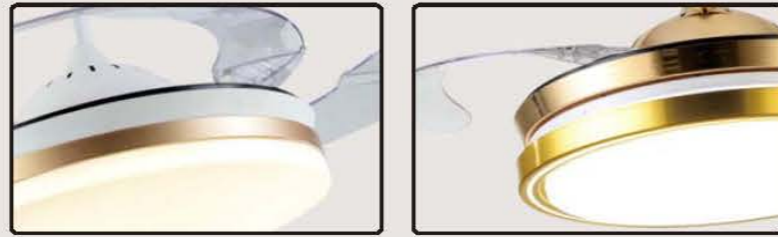

Material: iron+glass
Color: Black/White