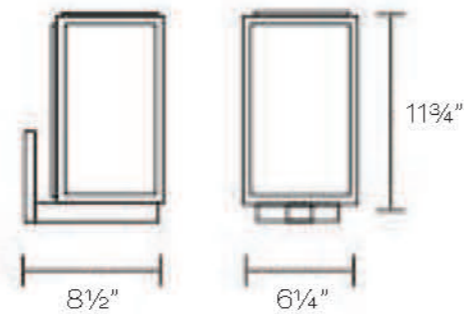

HUAYI LIGHTING

Item No.: AB-1001-BK

CCT: 3000K (Warm white)

Power: E26 or E27 1x60W (Max)

Voltage: 110V~240V AC

Material: Iron+Glass

Color: Dumb black

IP Rated: IP54

Notice: Does not include light source

Size:

W6 1/4"xE8 1/2"xH11 3/4"

W160xE215xH300mm

Item No.: AB-2002-BK

CCT: 3000K (Warm white)

Power: E26 or E27 1x60W (Max)

Voltage: 110V~240V AC

Material: Iron+Glass

Color: Dumb black

IP Rated: IP54

Notice: Does not include light source

Size:

W6 1/4"xE4"xH11 3/4"

W160xE100xH450mm