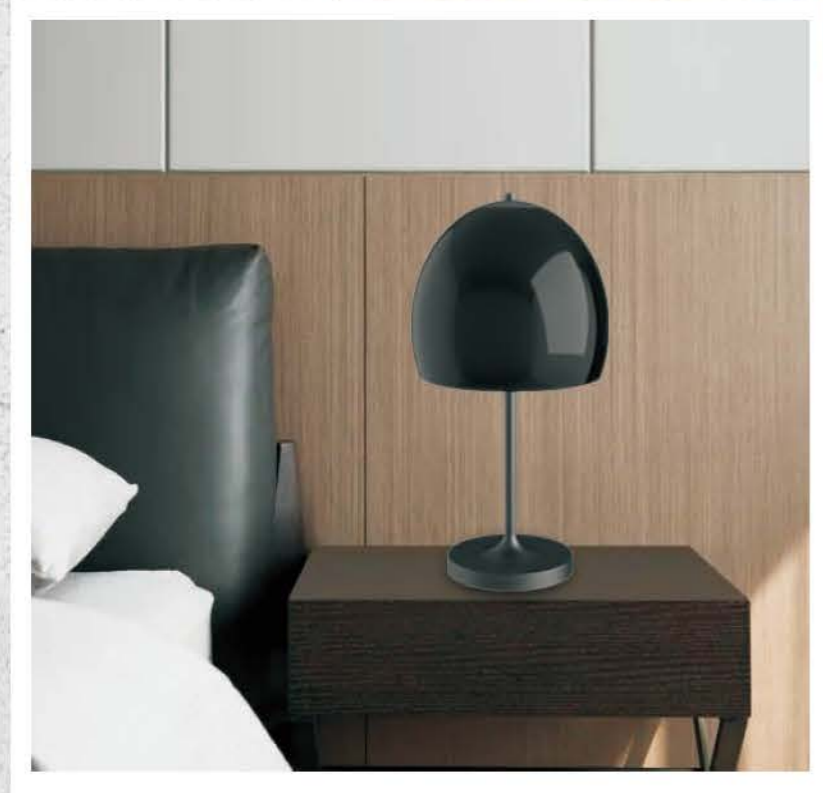

KT11335-1C

Color: Satin nickel  
Material: Iron+Glass  
Power: 3W  
Lamp size: D126\*H230mm  
Package size:230\*180\*180mm  
(40HQ,9125 PCS)

KT11335-1D

Color: Gold  
Material: Iron+Glass  
Power: 3W  
Lamp size: D126\*H230mm  
Package size:230\*180\*180mm  
(40HQ,9125 PCS)