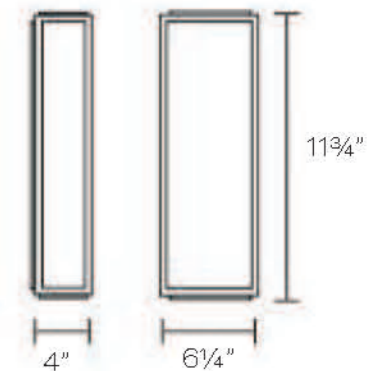

W6 1/4"xE8 1/2"xH11 3/4"

W160xE215xH300mm

Item No.: AB-2002-BK

CCT: 3000K (Warm white)

Power: E26 or E27 1x60W (Max)

Voltage: 110V~240V AC

Material: Iron+Glass

Color: Dumb black

IP Rated: IP54

Notice: Does not include light source

Size: