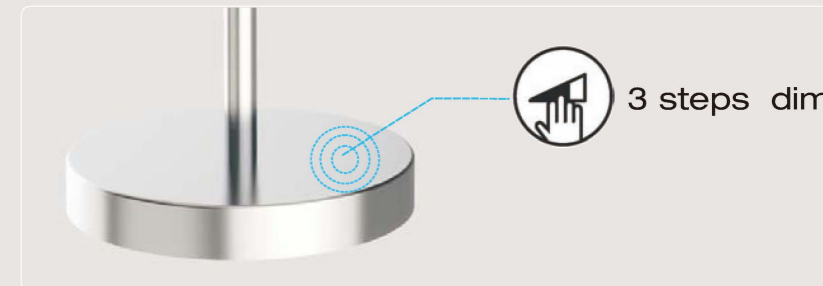

HUAYI LIGHTING

HUAYI LIGHTING

KT11331-1A

Color: White
Material: Iron+Glass
Power: 3W
Lamp size: D120*H315mm
Package size: 330*210*160mm
(40HQ:6132 PCS)