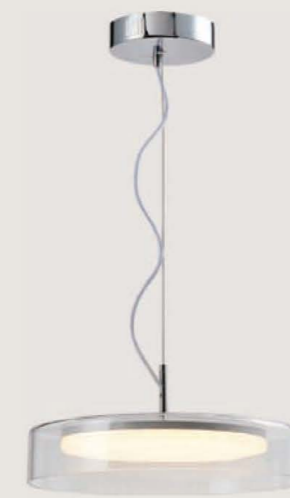

10883
Series design

www.huayisa.co.za

HUAYI LIGHTING

Material: Iron+Glass+Acrylic
Color: Matt black+Smoky grey