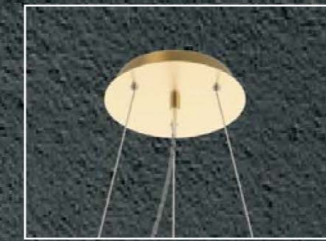

HUAYI LIGHTING

Material: Iron+Crystal
Color: Gold / Chrome