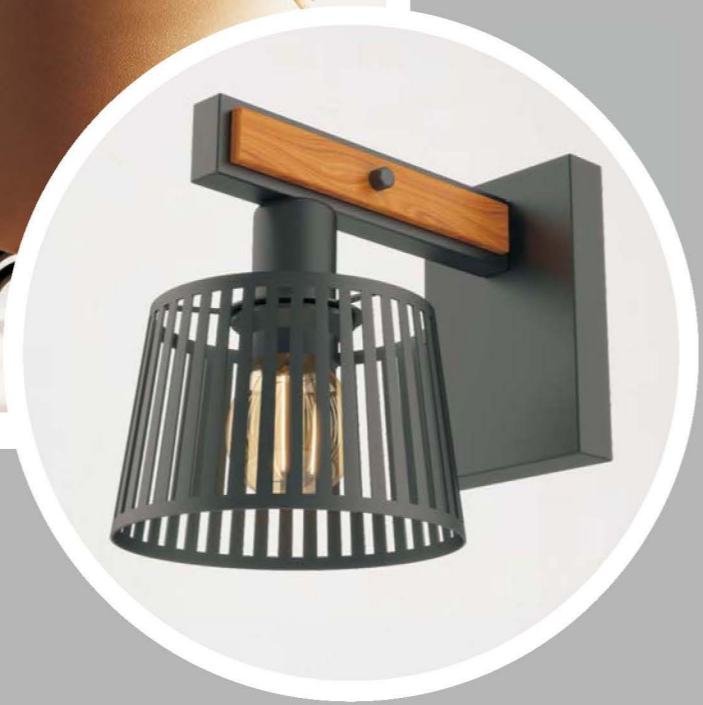

HUAYI LIGHTING

HUAYI LIGHTING