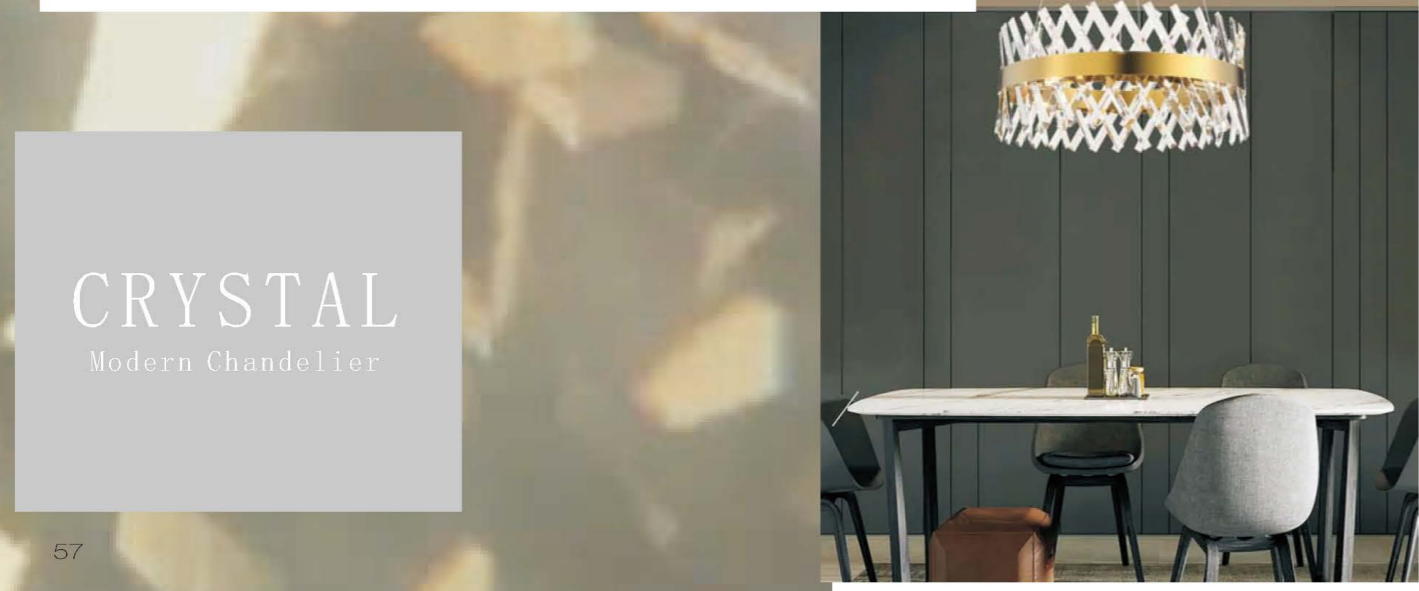

HUAYI LIGHTING

CRYSTAL
Modern Chandelier