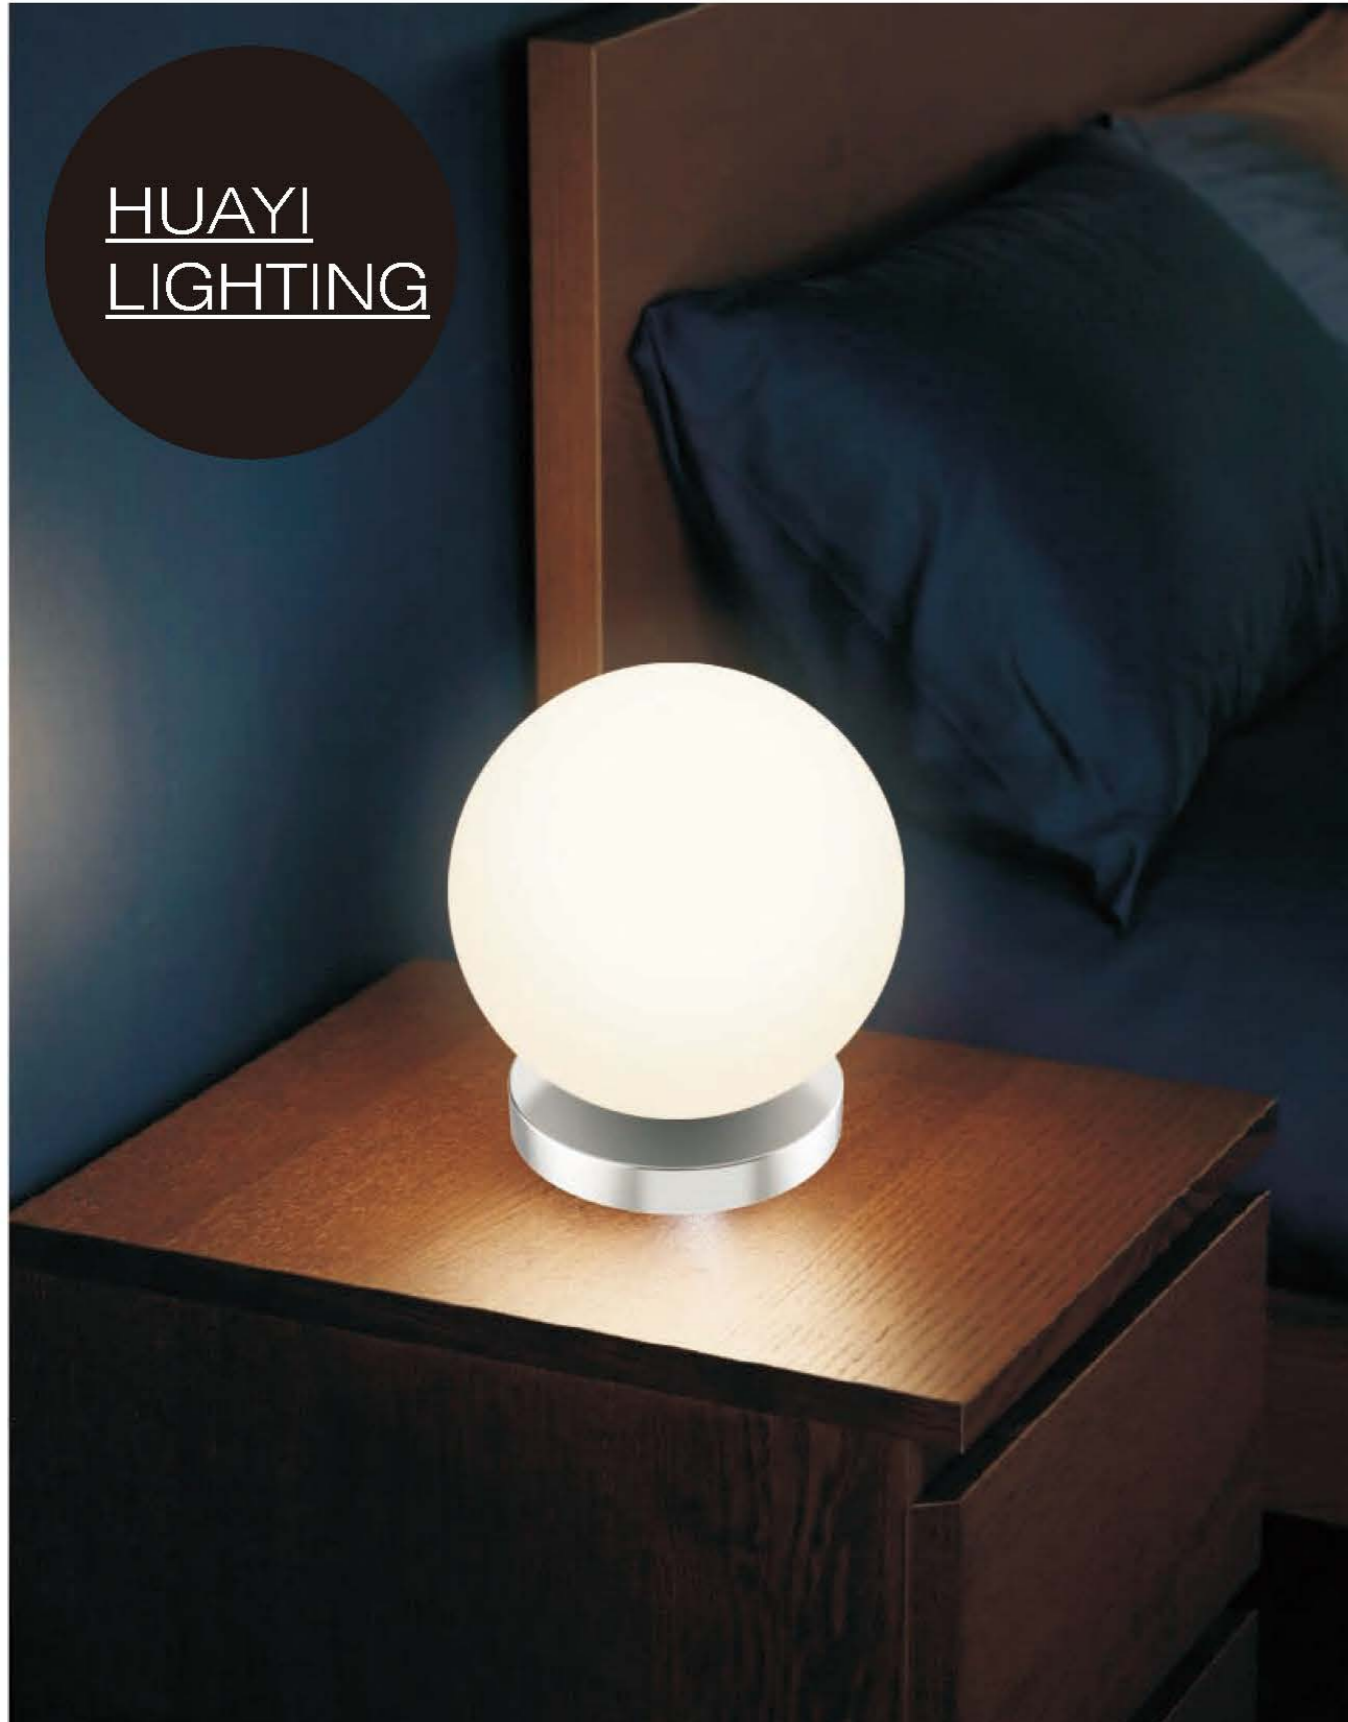

HUAYI LIGHTING