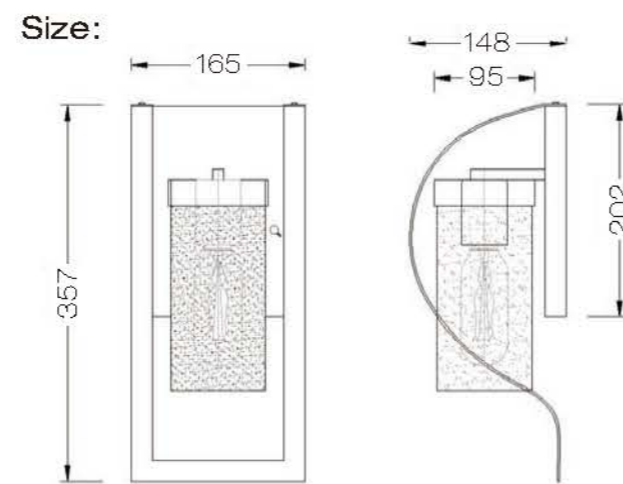

**Notice:** Does not include light source

**Size:**

W9½"xE9½"xH8½"

W240xE240xH215mm

00164/00165  
Series design

www.huayiba.co.za

HUAYI LIGHTING

**Item No.:** HYJC00164  
**CCT:** 3000K (Warm white)  
**Power:** E26 or E27 1x60W (Max)  
**Voltage:** 110V~240V AC  
**Material:** Iron+Glass  
**Color:** Dumb black  
**IP Rated:** IP40  
**Notice:** Does not include light source